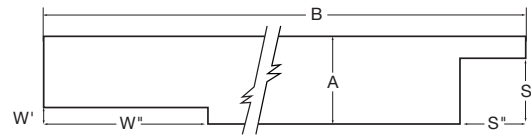

Double Beadboard				
Nominal Size	Actual Thickness (A)	Actual Width (B)	Reveal (C)	Tongue (D)
5/8 x 8	0.625"	6.50"	6.16"	0.34"
5/8 x 12	0.625"	10.25"	9.91"	0.34"

Accessories

Skirt Board

Nominal Size	Actual Thickness (A)	Actual Width (B)
1 x 6	0.75"	5.50"
1 x 8	0.75"	7.25"
5/4 x 6	1.0"	5.50"
5/4 x 8	1.0"	7.25"

Plowed Fascia

Nominal Size	Actual Thickness (A)	Actual Width (B)	Distance to Edge (C)	Pocket (P' x P'')
1 x 6	0.75"	5.50"	0.625"	0.375" x 0.5"
1 x 8	0.75"	7.25"	0.625"	0.375" x 0.5"

Rabbeted Trim with Window Pocket

Nominal Size	Actual Thickness (A)	Actual Width (B)	Window Pocket (W' x W'')
5/4 x 4	1.0"	3.50"	0.187" x 1.88"
5/4 x 6	1.0"	5.50"	0.187" x 1.88"
5/4 x 8	1.0"	7.25"	0.187" x 1.88"

Rabbeted Trim with Window and Siding Pocket

Nominal Size	Actual Thickness (A)	Actual Width (B)	Window Pocket (W' x W'')	Siding Pocket (S' x S'')
5/4 x 4	1.0"	3.50"	0.187" x 1.88"	0.75" x 0.75"
5/4 x 6	1.0"	5.50"	0.187" x 1.88"	0.75" x 0.75"
5/4 x 8	1.0"	7.25"	0.187" x 1.88"	0.75" x 0.75"