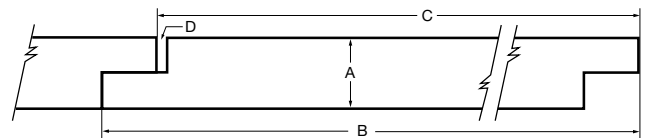

NICKEL GAP SIDE

Nominal Size	Actual Thickness (A)	Actual Width (B)	Reveal (C)	Gap (D)
1 x 4	11/16"	3-1/2"	3-3/32"	5/64"
1 x 6	11/16"	5-1/2"	5-3/32"	5/64"
1 x 8	11/16"	7-1/4"	6-13/16"	5/64"
1 x 10	11/16"	9-1/4"	8-13/16"	5/64"