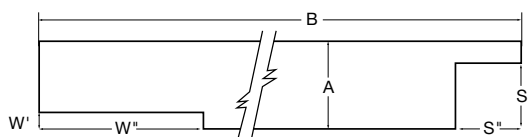

Available Finishes:

- Smooth
- Woodgrain