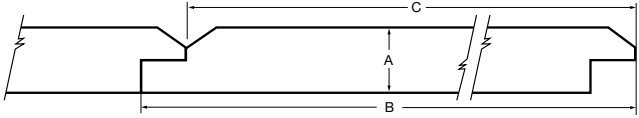

Nominal Size	Actual Thickness (A)	Actual Width (B)	Reveal (C)
1 x 6	11/16"	5-1/2"	4-31/32"
1 x 8	11/16"	7-1/4"	6-23/32"
1 x 10	11/16"	9-1/4"	8-23/32"