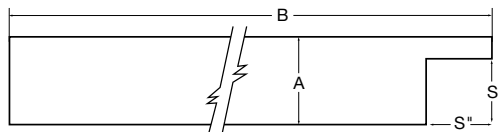

Available Finishes:

- Smooth
- Woodgrain