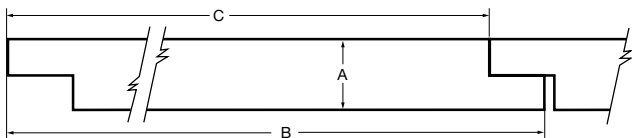

REVERSIBLE SHIPLAP-NICKEL GAP

TruExterior Siding & Trim's Reversible Shiplap/Nickel Gap siding panels offer two authentic, on-trend looks in one for increased versatility and convenience. The profile comes in two formats: one features smooth Nickel Gap on one side and woodgrain Shiplap on the other; the second combines woodgrain Nickel Gap with smooth Shiplap on the flip side. A rabbeted edge ensures panels install with authentic spacing depending on which side is installed—the tight joint appearance of Shiplap or the nickel-sized space of Nickel Gap. Four widths are available for 16 total profile combinations.

Finish Options:

- Smooth Nickel Gap with Woodgrain Shiplap
- Woodgrain Nickel Gap with Smooth Shiplap

SHIPLAP GAP SIDE

Nominal Size	Actual Thickness (A)	Actual Width (B)	Reveal (C)
1 x 4	11/16"	3-1/2"	3-3/32"
1 x 6	11/16"	5-1/2"	5-3/32"
1 x 8	11/16"	7-1/4"	6-13/16"
1 x 10	11/16"	9-1/4"	8-13/16"

NICKEL GAP SIDE

Nominal Size	Actual Thickness (A)	Actual Width (B)	Reveal (C)	Gap (D)
1 x 4	11/16"	3-1/2"	3-3/32"	5/64"
1 x 6	11/16"	5-1/2"	5-3/32"	5/64"
1 x 8	11/16"	7-1/4"	6-13/16"	5/64"
1 x 10	11/16"	9-1/4"	8-13/16"	5/64"

TruExterior Siding comes pre-primed and does require paint.